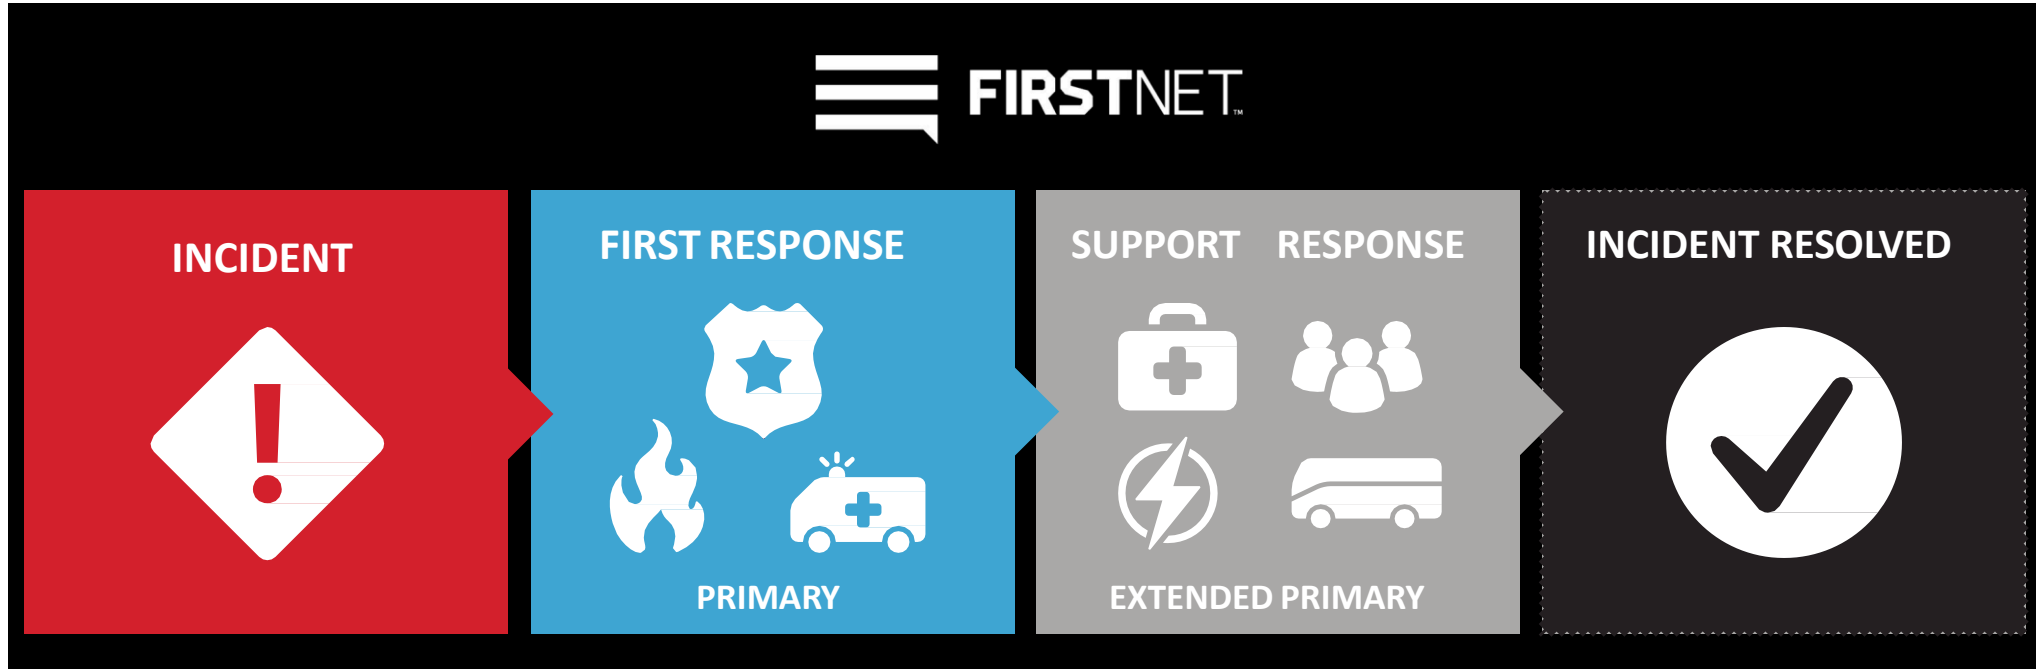

CONNECTED IN A CRISIS

Elevated priority status and improved communication.

First responders arrive at the scene and begin to resolve issue.

Support responders assist first responders at the scene.

Responders leave scene and public resumes normal operations.