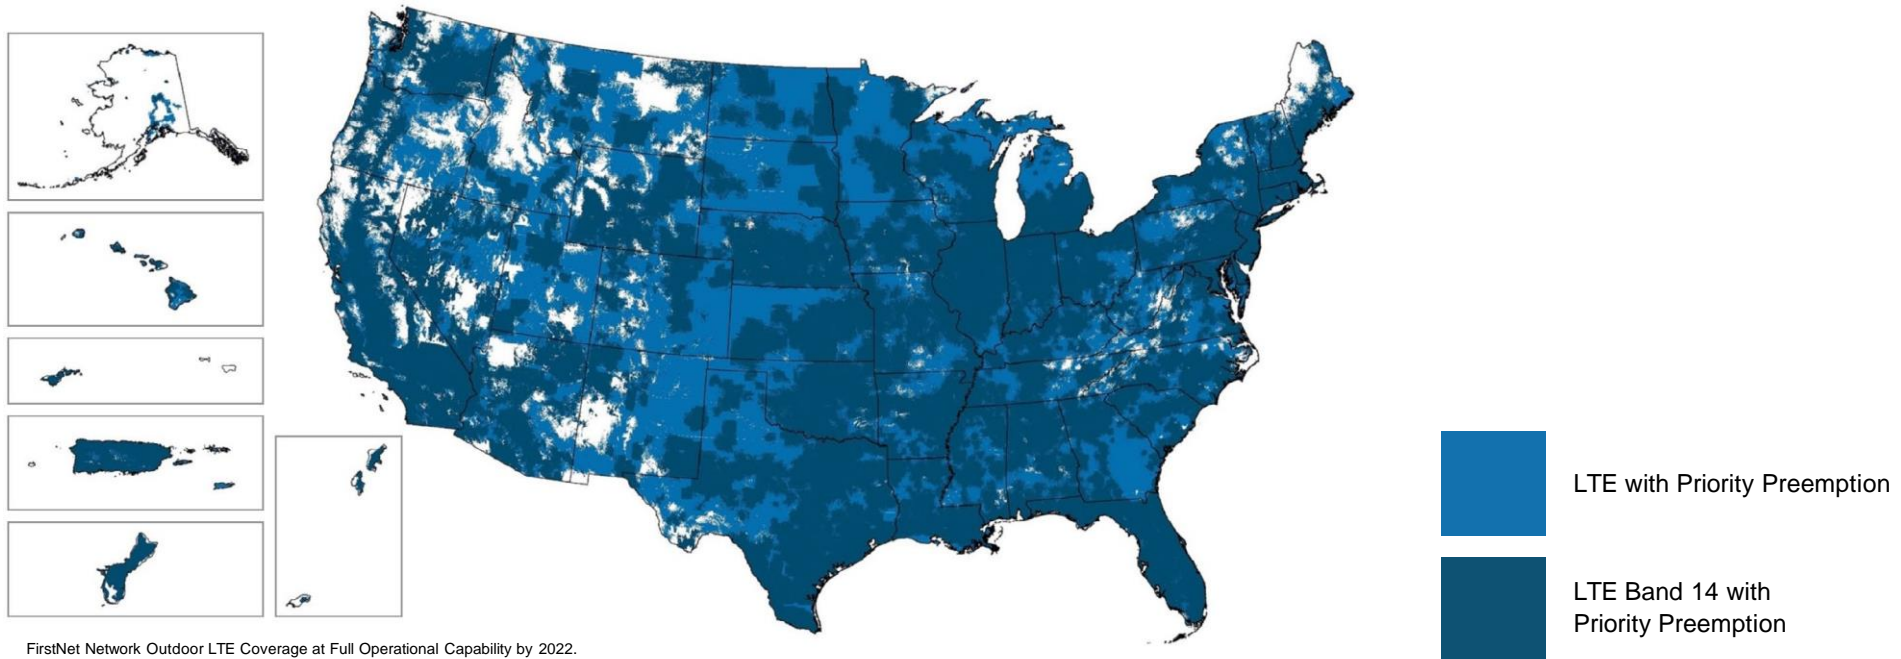

# COVERAGE EXPANSION

Coverage extends to 2.74 million square miles. Users can access the network from 99 percent of the country.

FirstNet Network Outdoor LTE Coverage at Full Operational Capability by 2022.